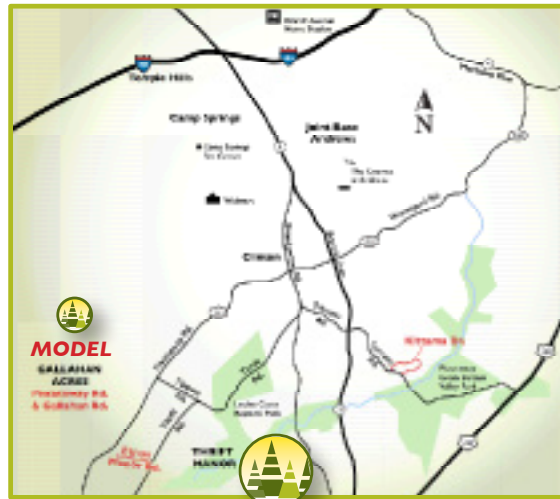

**EARLY 2021
DELIVERY!**

1
~~**3**~~
REMAINS!

THRIFT MANOR

• **FINAL CHANCE!**

- **1 acre & larger estate homesite**
- Sodded yards
- Gourmet kitchen with infinity island
- Natural gas heat
- Public water/sewer
- Convenient Prince George's County location off Surratts Road in Clinton
- Live in the "Shopping Capital of Southern Maryland", our location puts you a short drive to numerous shopping malls and St. Charles Town Center
- Scenic location with all the lifestyle advantages you desire

Sq. Ft. from **3,451**
Priced at **\$699,043**

Available Model:
The Linden

**Visit us at our nearby Gallahan Acres community.
11301 King Gallahan Ct, Clinton, MD.**

Route 5/Branch Avenue to Route 223/Piscataway Road toward Clinton. Right into community. Open Daily (Closed Wednesdays/Thursdays).