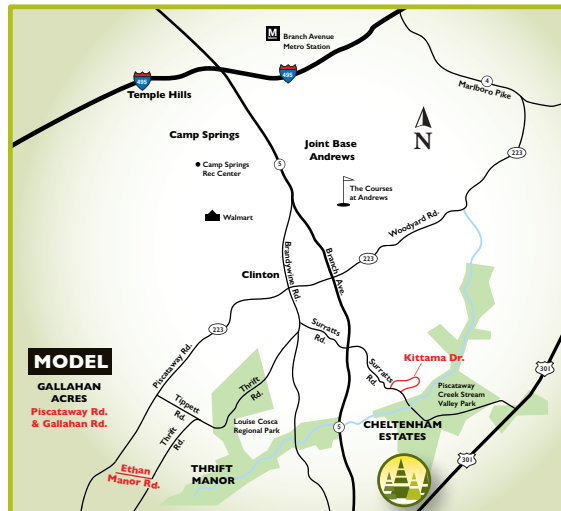

HOMES

Your Veteran Builder

**ONLY 2
HOMES
REMAIN!**

CHELTENHAM ESTATES

- **Approx. 3/4 acre & larger estate homesites**
- **Side entry garages**
- Homes from 3,500 to over 6,000 sq. ft.
- Up to 6 BR's, 7.5 BA's
- Sodded yards • Gourmet kitchens with infinity island
- Hardwood flooring • In-law suites
- Luxurious master suites with deluxe baths
- Outdoor living environments
- Convenient Prince George's County location off Surratts Road in Clinton
- Live in the "Shopping Capital of Southern Maryland", our location puts you a short drive to numerous shopping malls and St. Charles Town Center
- Scenic location with all the lifestyle advantages you desire

Sq. Ft. from **3,500 to over 6,000**
Priced from the **\$690's**

Available Models:
Hawthorne – Sequoia

Visit us at our decorated model just 6 miles away at Gallahan Acres.

**11301 KING GALLAHAN CT.
CLINTON, MD**